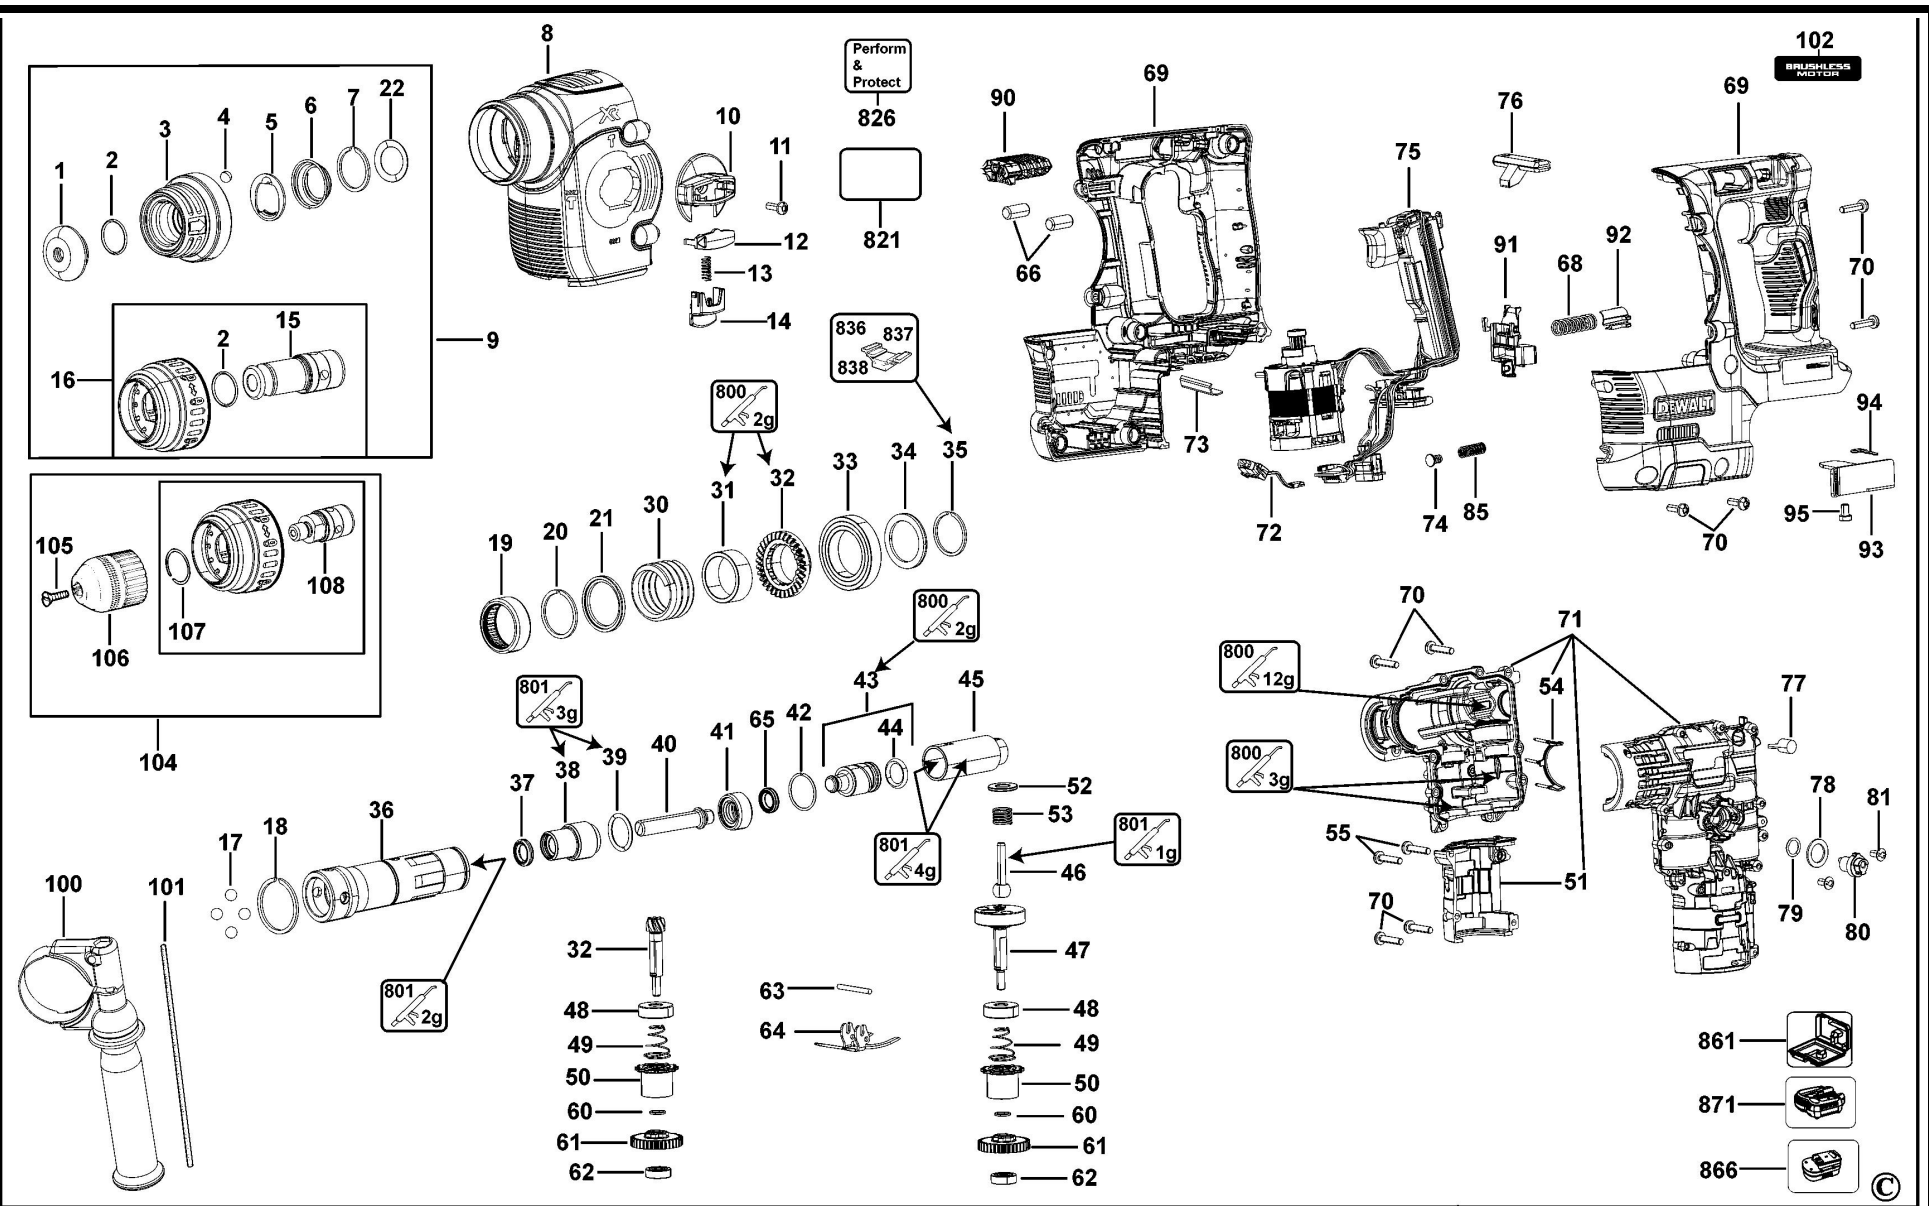

## Parts List DCH274 ROTARY HAMMER 1

Item	Part Number	Qty	Part Description	General Description	Other Info	Repair Inst	Markets
1	323489-00	1	CAP			No	QW
2	579212-00	1	RING			No	QW
3	N910599	1	TUBE			No	QW
4	583890-00	1	BALL			No	QW
5	578387-00	1	WASHER			No	QW
6	871690	1	SPRING			No	QW
7	N091710	1	CIRCLIP			No	QW
8	N339199	1	GEARCASE COVER			No	QW
9	N591846	1	CHUCK SA			No	QW
10	N190510	1	SELECTOR			No	QW
11	324006-16	1	SCREW			No	QW
12	N034134	1	COVER			No	QW
13	N074923	1	SPRING			No	QW
14	N190511	1	BUTTON RELEASE			No	QW
15	N416335	1	SPINDLE			No	QW
16	N591846	1	CHUCK SA			No	QW
17	583890-00	4	BALL			No	QW
18	577795-00	1	RING			No	QW
19	N149956	1	BEARING NEEDLE			No	QW
20	488105-00	1	CLIP			No	QW
21	N043423	1	WASHER			No	QW
22	N016357	1	WASHER. CUP			No	QW
30	589346-00	1	SPRING			No	QW
31	N410822	1	SLEEVE			No	QW
32	N383250	1	GEAR & PINION SA			No	QW
33	479478-00	1	BEARING,BALL			No	QW
34	N043424	1	WASHER			No	QW
35	488390-00	1	CLIP			No	QW
36	N421938	1	SPINDLE			No	QW
37	577139-00	1	SEAL			No	QW
38	493676-00	1	BEARING BUSH			No	QW
39	590299-00	1	O RING			No	QW